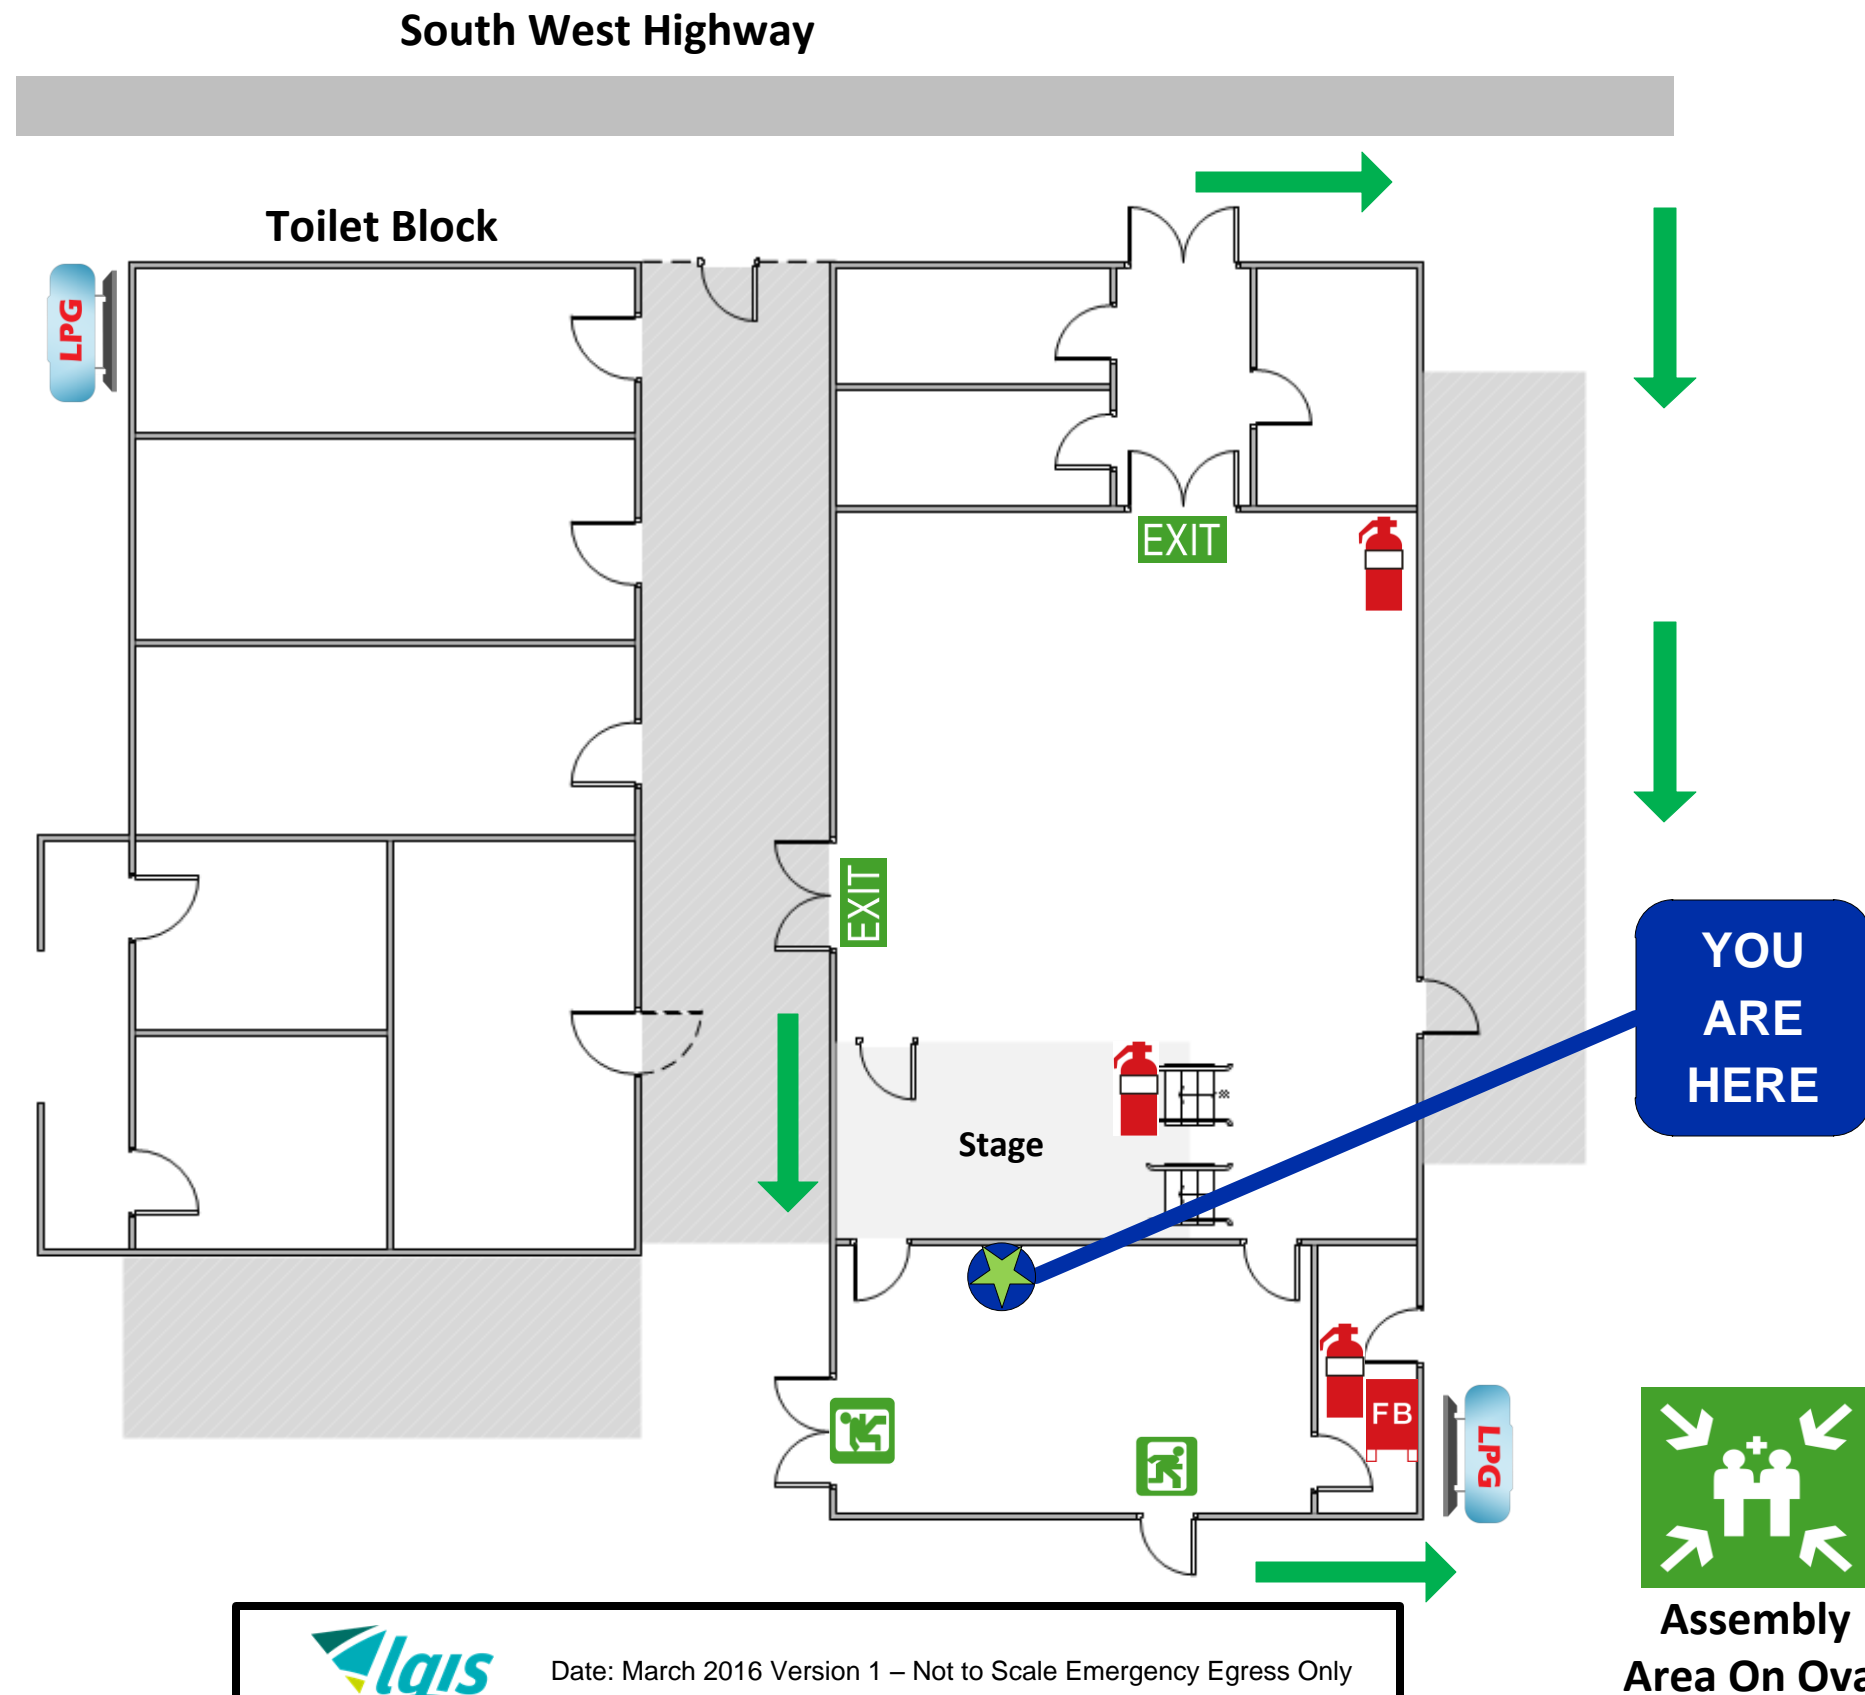

Evacuation Diagram

Waroona Town Hall
South West Highway
Waroona

EMERGENCY INFORMATION

In case of emergency contact:

- **Police, Fire or Ambulance (life threatening)** **000**
- **Police (non-urgent)** 131 444
- **SES** 132 500

When directed by your Warden:

- Evacuate the building via the nearest safe exit
- Proceed to the assembly area, or as directed by your Warden or Emergency Services
- Remain at the assembly area until directed by your Warden or Emergency Services

Do not re-enter the building until instructed by your Warden or Emergency Services.

Legend

	Powder extinguisher
	Fire Blanket
	LPG Tank
	Emergency Exit
	Emergency Exit
	Assembly Area
	"You Are Here"

Evacuation Diagram

When directed by your Warden:

- Evacuate the building via the nearest safe exit
- Proceed to the assembly area, as directed by your Warden or Emergency Services
- Remain at the assembly area until directed by your Warden or Emergency Services